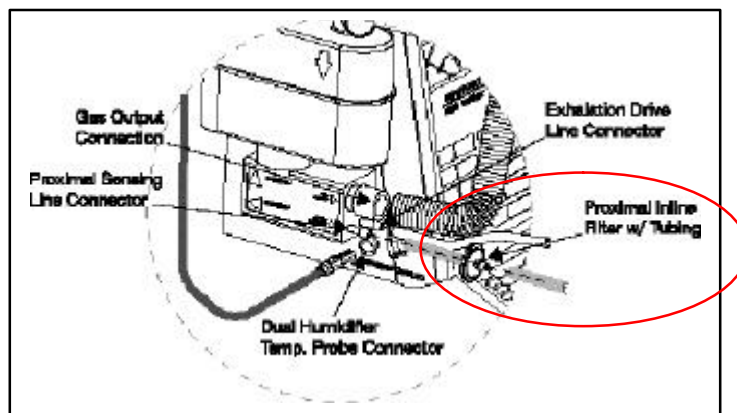

**SUBJECT: Newport HT50 Ventilator Proximal Inline Filter (p/n HT6004701)
is Not Compatible with Isopropyl Alcohol**

The small hydrophobic filter – Proximal Inline Filter (p/n HT6004701) – that is required for use at all times inline with the Newport HT50 Ventilator proximal pressure line is not compatible with Isopropyl Alcohol.

Never allow Isopropyl Alcohol to come in contact with the filter when wiping down the external surface of the ventilator as it will cause the housing of the filter to melt.

If you have any questions or need additional information please contact Newport Customer Service: 1.949.6423910 ext 282 or email: info@newportnmi.com.